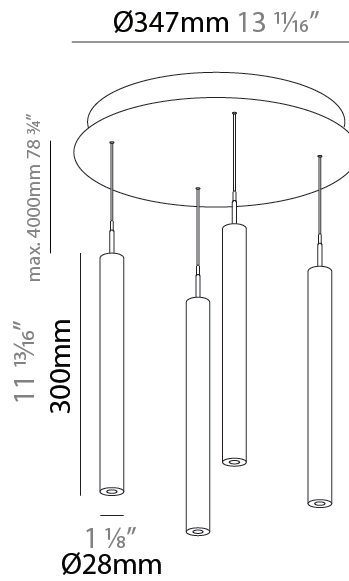

GENERAL

Series: G-Mini Round
Subseries: G-Mini Round Hangover
Brand: Prolight
Division: Architectural
Mounting Type: Suspension
Mounting Location: Ceiling
Subcategory: Spots

PHYSICAL

Shape: Cylinder
Diameter (mm): 347
Diameter (in): 13 11/16
Height (mm): 300
Height (in): 11 13/16
Light Distribution: Direct
Diffuser: Shine Ring - NOR / OPL / YEL / ORA / RED / BLU / GRN
Fixture Finish: SSR / BKV / CWI / CRY / HAB / UFT / ITA / RUA / FTG / MYG / LOD / PUS / FRO / FUP / KIA / POP / BLS / SPG / MEY / GOH / GUM / CHC / COM / ABZ / JAG / OBR / MOS / ROR
Accent Finish: NOF / COP / MIR / SSS
Fixture Material: Extruded Aluminum / Steel
Cable Details: 2,000mm/78 3/4" / 4,000mm/157 1/2" - Cable, Black, Green, Orange, Red, White

ELECTRICAL

Lamp Type: LED (Zhaga Standard)
Input Wattage (W): 26
Total Output Wattage (W): 23.7
Dimming: Non-Dimmable
Driver Included: Yes
Driver Location: Integrated
Driver Type: Constant Current - Universal
Driver Class: Class 2
Input Voltage (V): 120 - 277

LED

Color Temperature (°K): 2700 / 3000 / 3500 / 4000
Max. Delivered Lumen (lm): 1557 / 1421 / 1499 / 1450
Nominal Lumen (lm): 1840 / 1949 / 2057 / 2112
CRI: >90 CRI
Lamp Life (hrs): 50000

OPTICAL

Beam Angle: 32 / 58

RATINGS AND CERTIFICATIONS

Certified By: Certified for North American Standards
IP rating: IP20